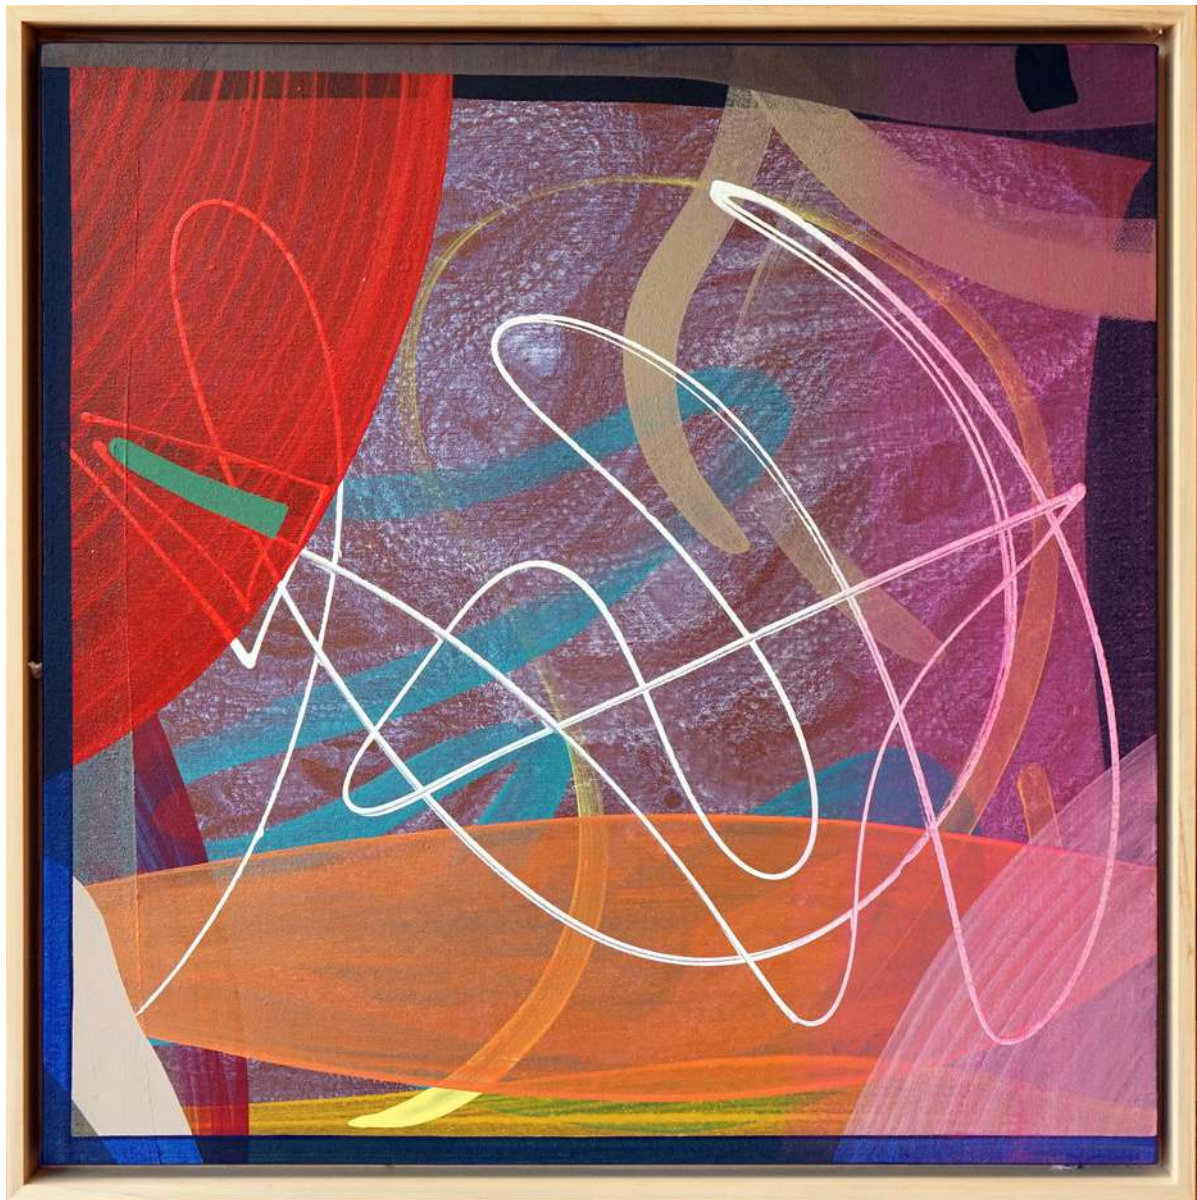

In the profound depths of the "Seek Within" art exhibition, a transformative journey unfolds, inviting each visitor to embark on a personal odyssey of self-discovery. The essence of this exhibition lies not only in the diverse array of artworks on display but in the stirring realization that art has the power to act as a mirror, reflecting the depths of our own souls.

It is within the quiet moments of contemplation, surrounded by the curated symphony of colors, textures, and forms, that the artworks become mirrors reflecting your own narrative. The "Seek Within" exhibition is an invitation to rediscover parts of yourself through the language of art, to find solace, inspiration, or even a gentle reminder of your own resilience.

RICHARD I MEYER

Manikam

2018

70x70cm

Acrylic on Canvas

RICHARD I MEYER

Kukuh

2018